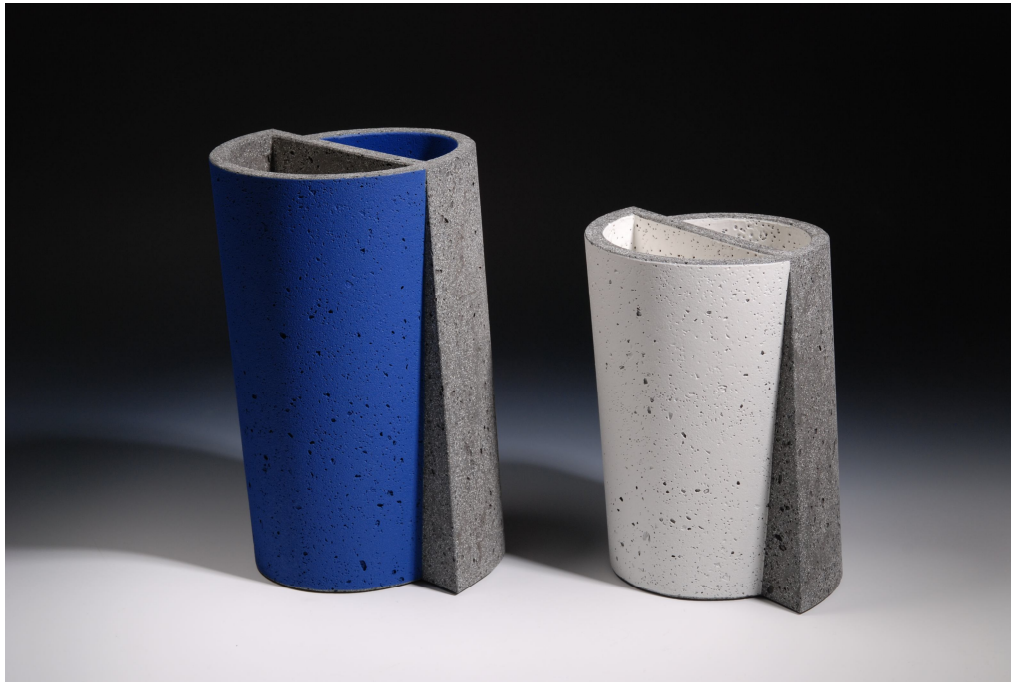

Wim Borst - *Ceramics* Newsletter September 2010

■ Exhibition Eewal Gallery, Amsterdam

Eewal Gallery, Amsterdam
from September 4 – October 2, 2010

Erna Anema paintings - Wim Borst ceramic objects.

*Reflection Series 3,
2010
h29.5 cm*

*Reflection Series 2,
2010
h24 cm*

New ceramic objects in the 'Reflection Serie 2010'

Opening: Sunday 5 September from 16.00 - 18.00 hrs.

Opening hours:
Thursday - saturday 12.00 - 17.00 hrs and by appointment.