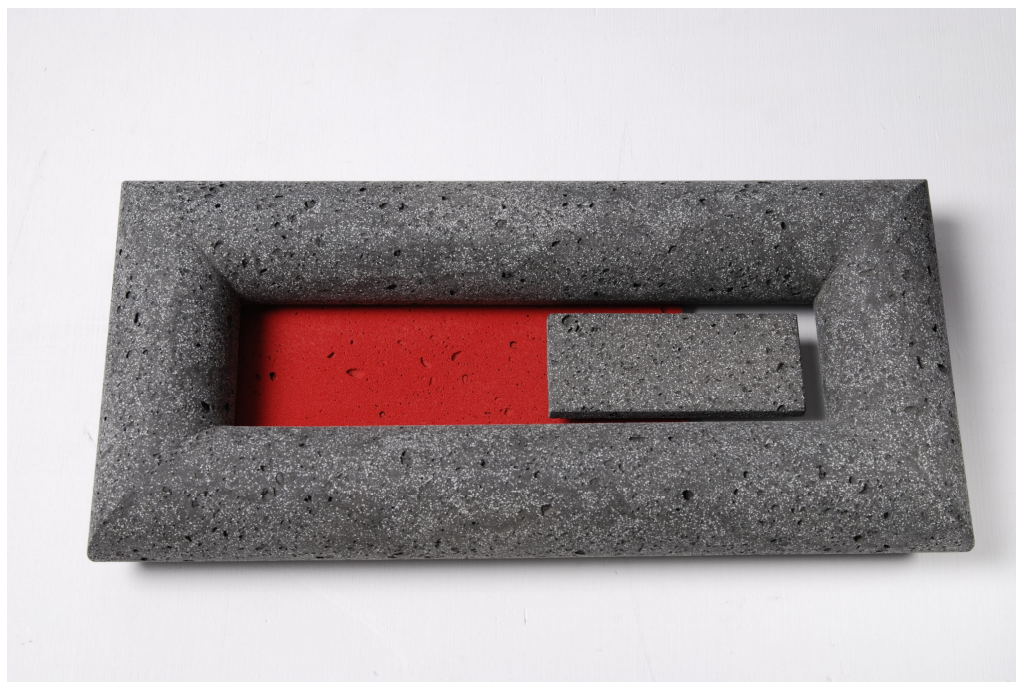

Wim Borst - *Ceramics* Newsletter December 2011

- Best wishes
- Exhibition Terra Gallery -Delft

Best Wishes for a Happy and Healthy New Year

Exhibition Terra Gallery, Delft
January 7 - February 5, 2012

Ceramic objects: 'Corner Series'.

Corner Series 23, 2011
wall object 39.5x18.5x6.5cm

Openings times

Tu - Fr 11.00 -18.00 h

Sat 11.00 -17.00 h

Sun Feb. 5 13.00 -17.00 h

Nieuwstraat 7, 2611 HK Delft

www.terra-delft.nl

WIM BORST – CERAMICS